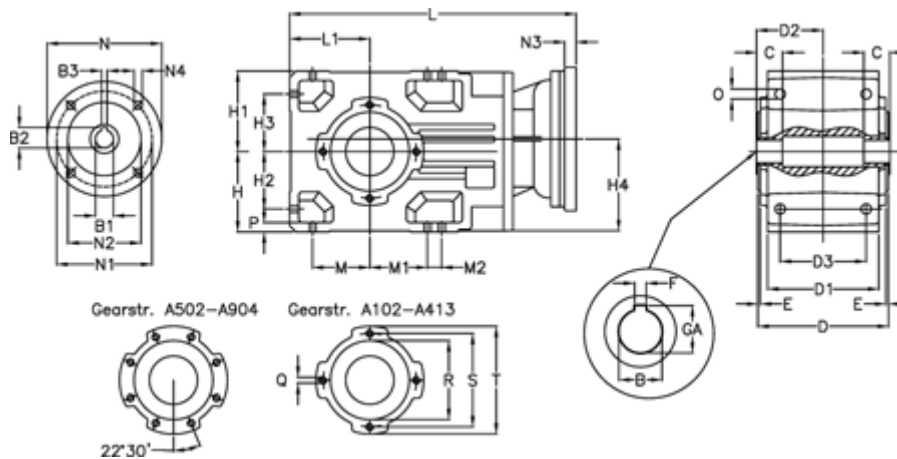

Article number: 29600200543235
 Description: Bevel helical gearbox
 A202UH30-5,4-P90B5

Measures

B = 30	D3 = 90	H3 = 60.0	N1 = 165	S = 115
B1 = 24	Description = A202UH30-xx-P90 B5	H4 = 93.0	N2 = 130	T = 140
B2 = 27.3	E = 3.0	L = 325.5	N3 = 0	
B3 = 8	F = 8	L1 = 80	N4 = M10x12	
C = 22	GA = 33.3	M = 60.0	O = 9.5	
D = 136	H = 80	M1 = 60.0	P = 9	
D1 = 110	H1 = 80	M2 = 0	Q = M8x15	
D2 = 70.0	H2 = 60.0	N = 200	R = 95	